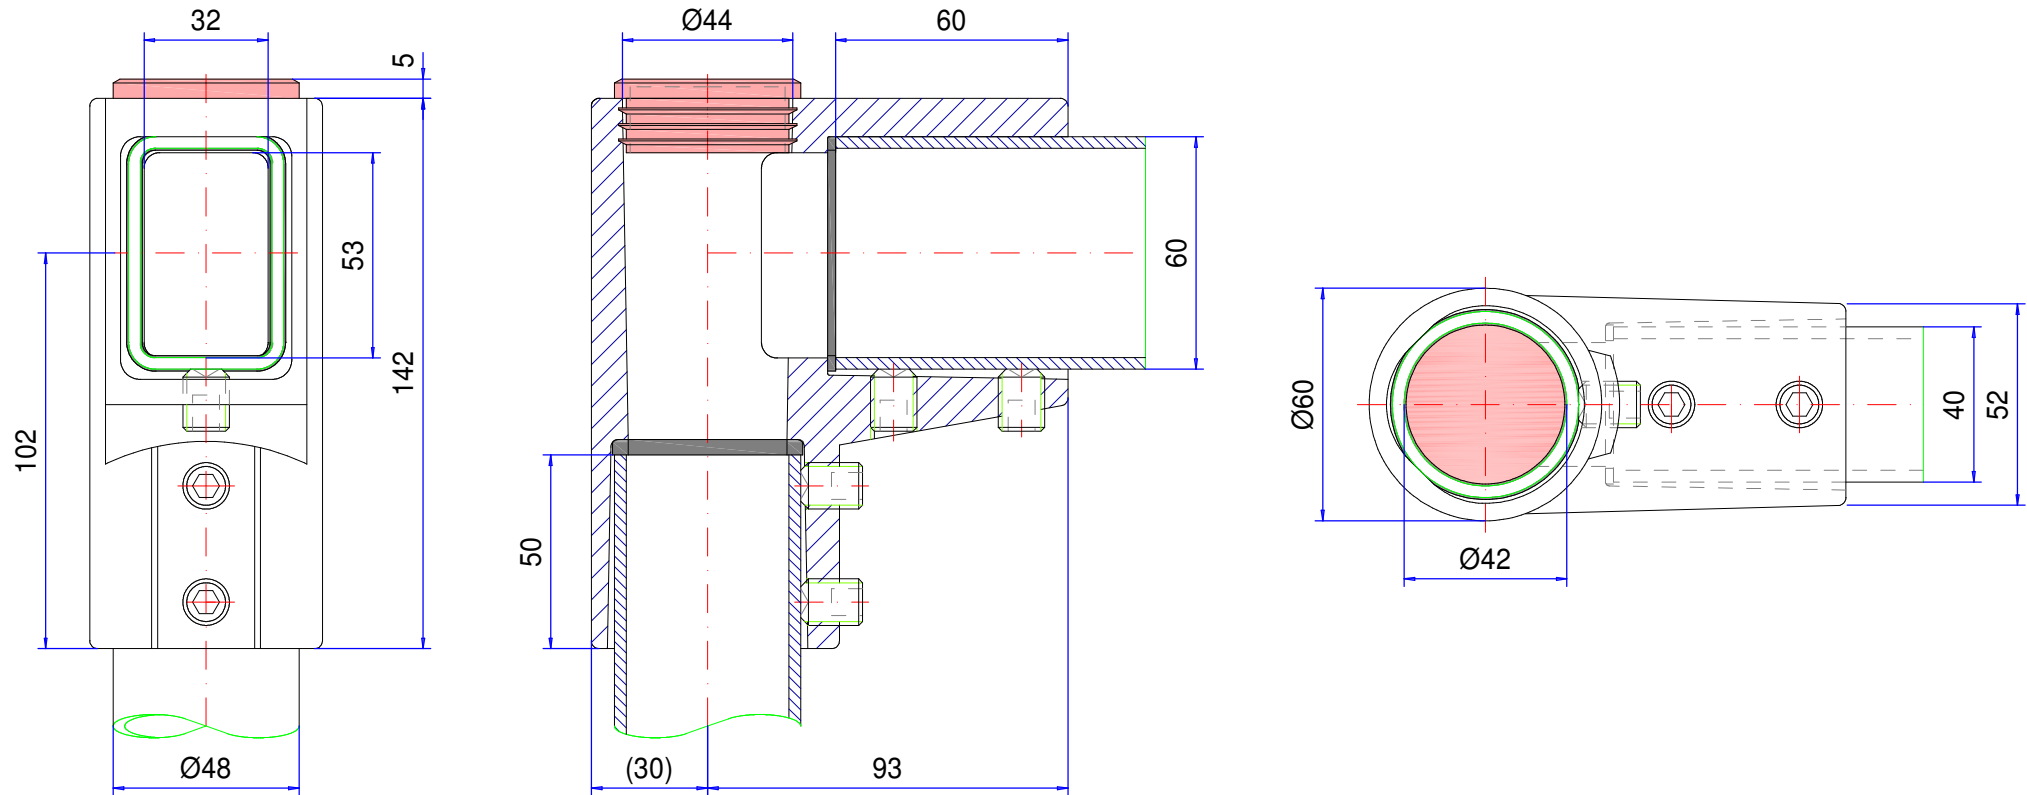

Suspension-system taraPLUS

Type: Elbow 48

Material-No.: 149.020.010

| | | | | |
|--------------------------|--------------------------|---|----------------|--|
| Material system elements | GK-Al Si 12 (DIN 1725) |  | Pivoting range | --- |
| Gasket | Chloroprene (CR), black | | Weight | 0,800 kg |
| Assembly screws | 4x M12, galvanized steel | | Coating | Powder coating RAL 7031, blue grey |
| Ingress protection | IP54 EN 60529 | | Tolerance | GTA 14/5 DIN 1688-3 (outside dimensions $\pm 0,8\text{mm}$) |